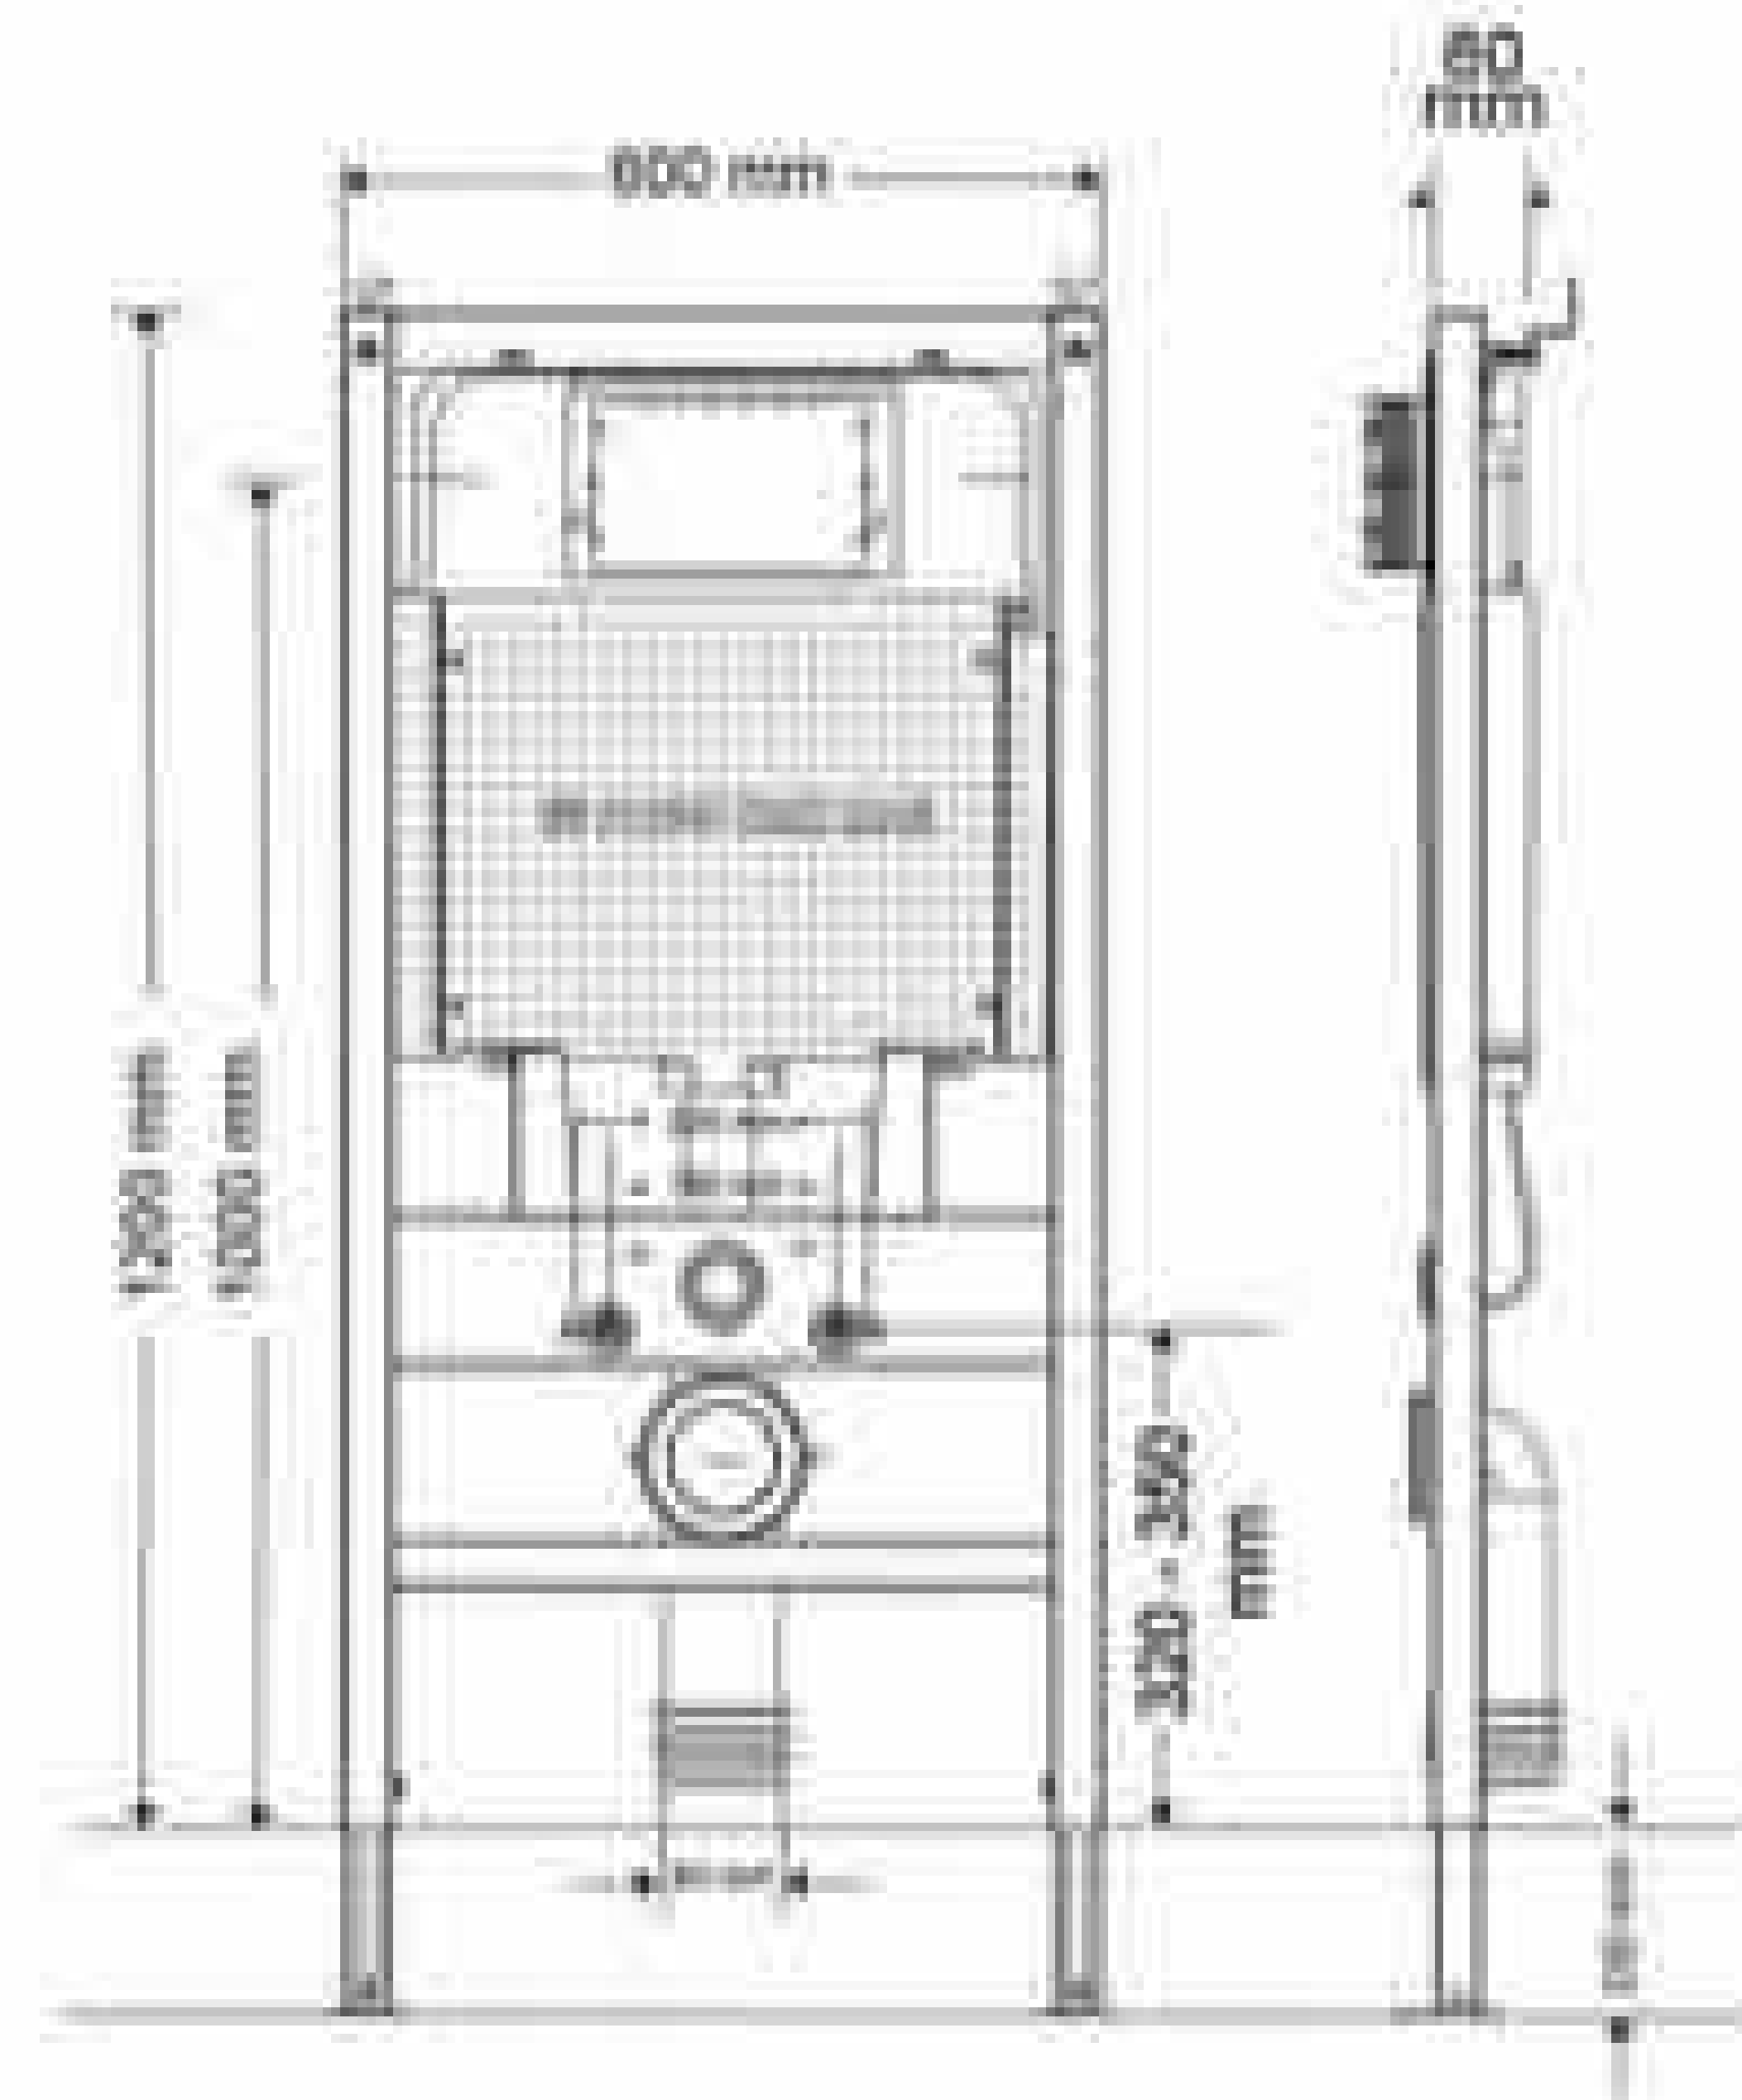

INFINITY

WALLHUNG CONCEALED SYSTEM

فلاش تانک توکار والهنگ مدل اینفینیتی