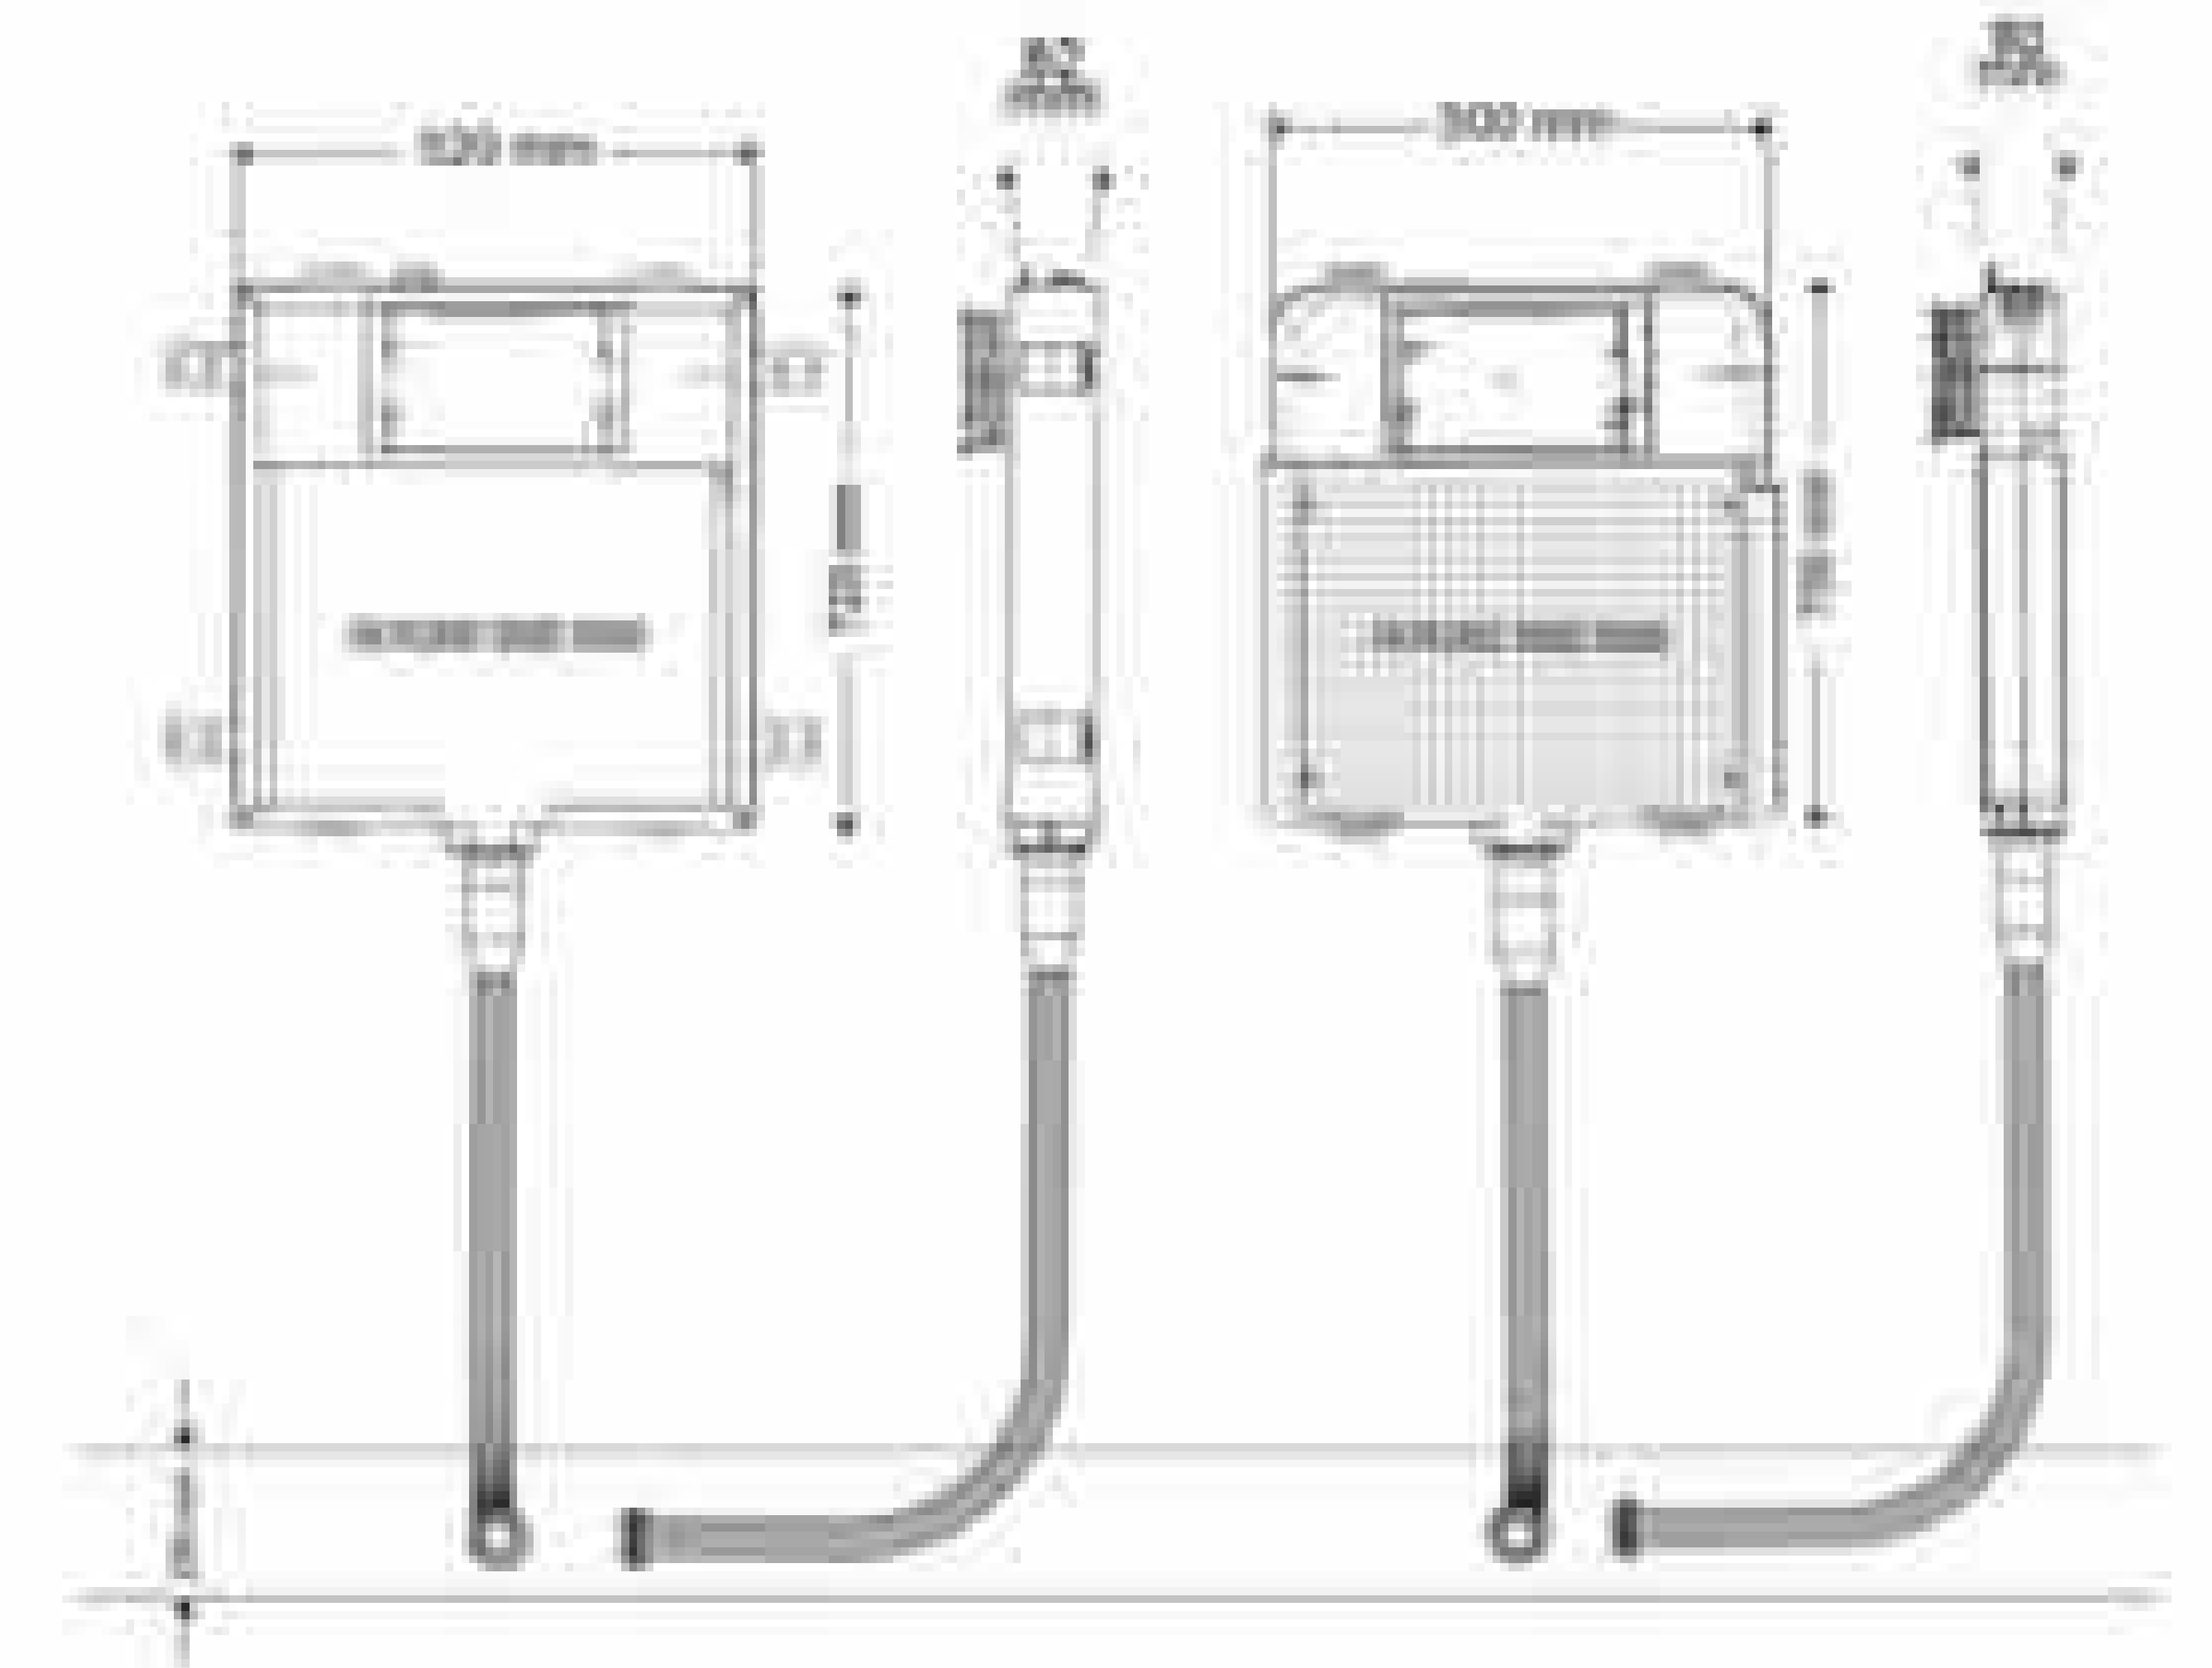

CLASSIC CONCEALED SYSTEM

فلاش تانک توکار کلاسیک مدل اینفینیتی (مخصوص سرویس ایرانی)