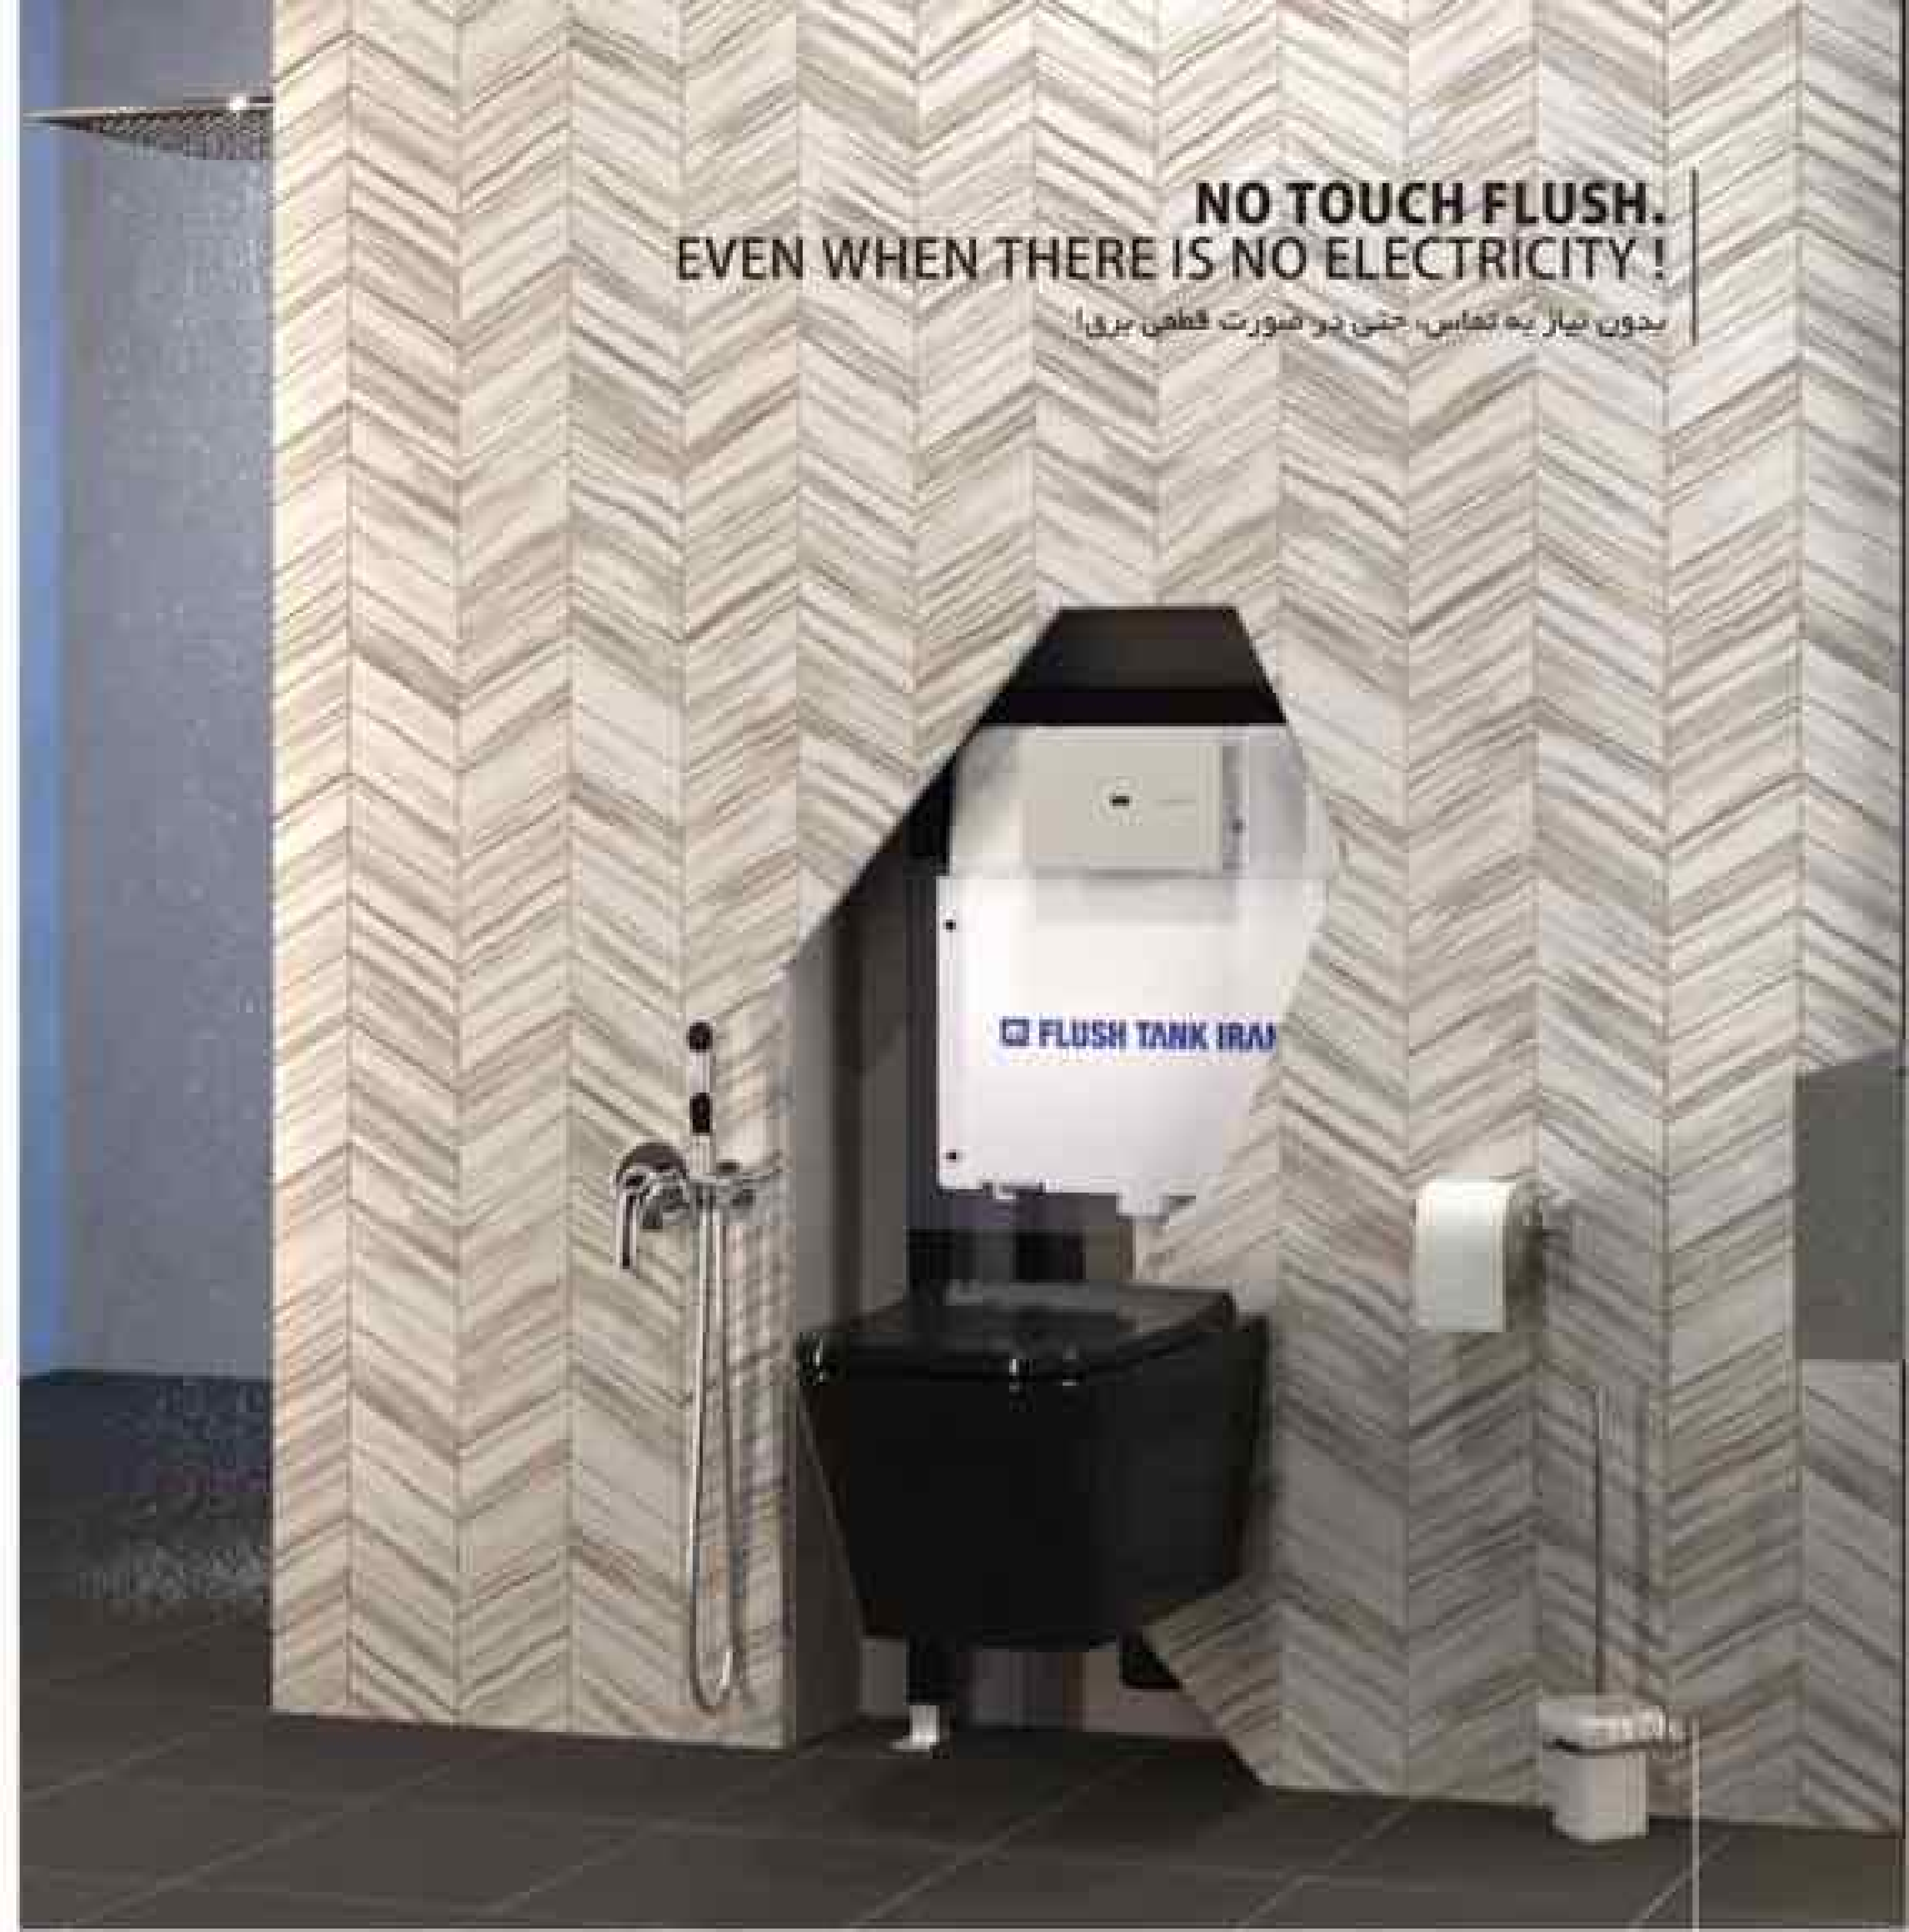

فلاش تانک توکار مدل تاپلس یا چشمی یکی از به روزترین محصولات فلاش تانک ایران می باشد. این فلاش تانک که مجهز به پمپ دوزمانه پنوماتیک می باشد با قدرت گرفتن از برق ورودی ۶ ولتی سنسور تشخیص حرکت خود را به کار می اندازد.

• سیستم تخلیه دوزمانه هوشمندانه به منظور صرفه جویی بیشتر در مصرف آب زمانی که مصرف کننده به مدت ۹۰ ثانیه در دامنه سنسور (۹۰ سانتی متر) شناسایی شود. چراغ سفید کنترل کلید به صورت خودکار روشن شده و هنگامی که مصرف کننده محدوده سنسور را ترک می کند با توجه به مدت زمان استفاده به صورت خودکار تخلیه صورت می گیرد. (تخلیه کم برای مدت زمان استفاده بین ۵ تا ۹۰ ثانیه و تخلیه کامل برای مدت زمان استفاده بیشتر از ۹۰ ثانیه) دکمه تخلیه دستی به منظور فعالسازی تخلیه در هر زمانی بدون نیاز به انتظار قابل استفاده است.

- مناسب برای استفاده در اماکن عمومی، بیمارستان ها و یا مصارف شخصی.
- قابلیت عملکرد به صورت چشمی با برق و باتری و دستی با دکمه
- مخزن فوق باریک (ضخامت ۸ سانتی متر)
- طراحی مدرن و مینیمال
- کلیدهای شیشه ای سکوریت
- تنوع رنگ در کلید های تخلیه چشمی
- پمپ پنوماتیک
- تخلیه دو زمانه با قابلیت تنظیم از ۴ تا ۶ لیتر
- فلوتر دیافراگمی بدون صدا
- صرفه جویی در مصرف آب تا ۶۰ درصد
- قابلیت تنظیم ارتفاع تا ۴۰ سانتی متر
- استرکچر هارد شده مقاوم تا وزن ۳۵۰ کیلوگرم
- از تقای استانداردهای بهداشتی در دستشویی ها و توالت ها
- قابل استفاده برای سرویس فرنگی و ایرانی

**NO TOUCH FLUSH.
EVEN WHEN THERE IS NO ELECTRICITY!**

بدون نیاز به تماس، حتی در صورت قطع برق!