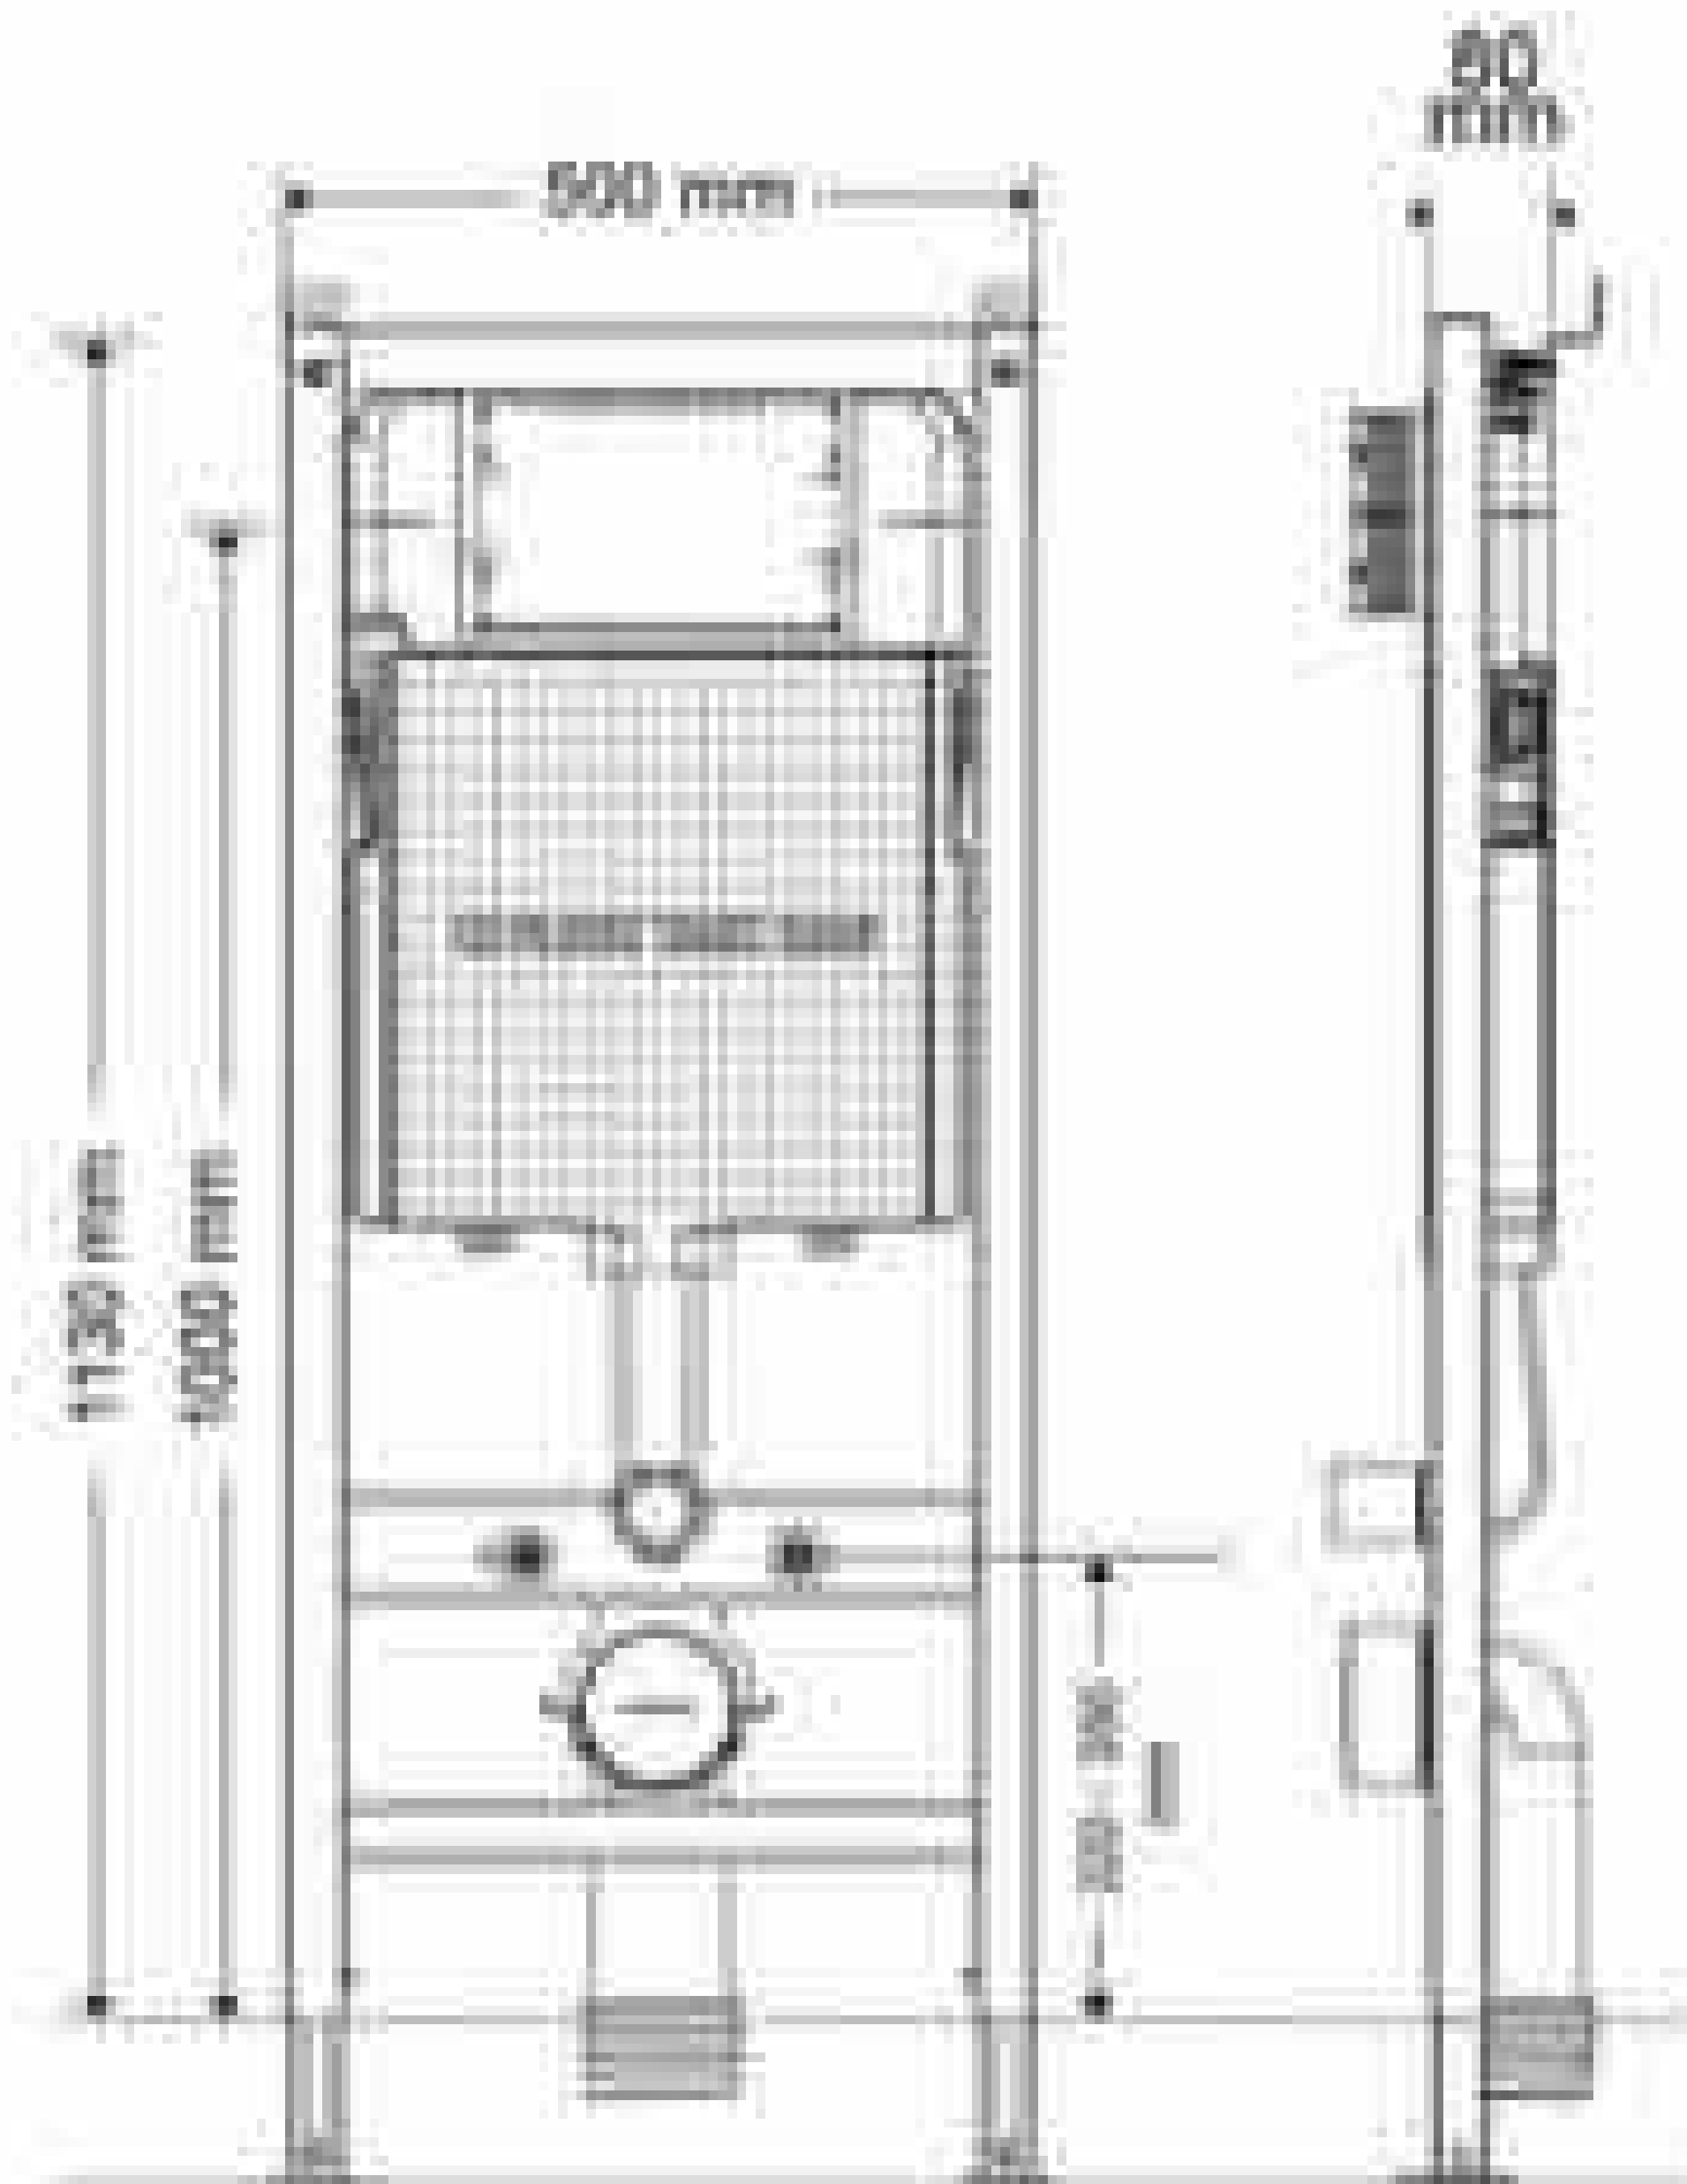

SMART SPACE

WALLHUNG CONCEALED SYSTEM

فلاش تانک توکار والهنگ مدل اسمارت اسپیس