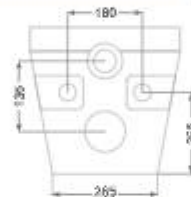

Name of Product	Length mm	Width mm	Height mm
Despina Wall Hung Water Closet 49	489	362	355