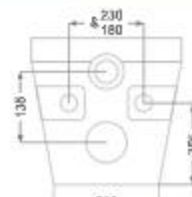

Name of Product	Length mm	Width mm	Height mm
Maya Top Counter 45	455	255	123

Name of Product	Length mm	Width mm	Height mm
Katia Top Counter 49	488	423	147

Name of Product	Length mm	Width mm	Height mm
Delta Top Counter 36	360	360	120

Name of Product	Length mm	Width mm	Height mm
Diana Top Counter 40	404	404	137

Name of Product	Length mm	Width mm	Height mm
Silvia Top Counter 50	498	340	172

Name of Product	Length mm	Width mm	Height mm
Romina Top Counter 52	520	355	152

Name of Product	Length mm	Width mm	Height mm
Despina Wall Hung Water Closet 49	489	362	355

Name of Product	Length mm	Width mm	Height mm
Caprice Wall Hung Water Closet 54	536	375	330

Name of Product	Length mm	Width mm	Height mm
Mega Wall Hung Water Closet 57	565	375	368

Name of Product	Length mm	Width mm	Height mm
Silvia Wall Hung Water Closet 55	545	380	387

Katia Set

سنت کاتیا

Name of Product	Length mm	Width mm	Height mm
Wash Basin 68 / 66	672 / 545	462 / 424	-
Half Pedestal 68 / 66	333 / 285	300 / 277	288 / 285
Water Closet Wall Hung	555	390	395