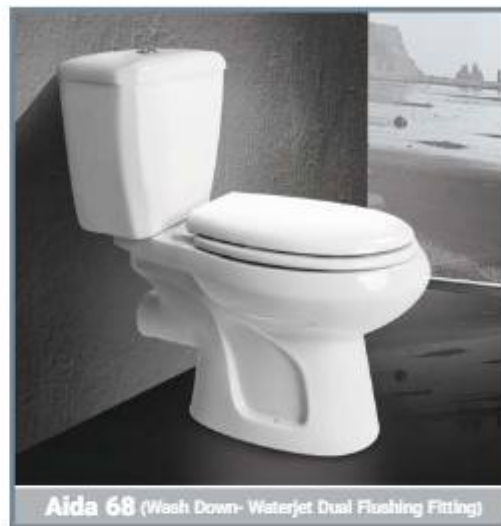

Name of Product	Length mm	Width mm	P-Trap mm
Aida Water Closet 68	684	413	174