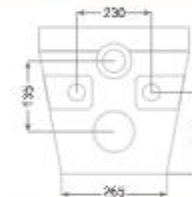

Name of Product	Length mm	Width mm	Height mm
Mega Wall Hung Water Closet 57	565	375	368