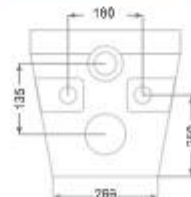

Name of Product	Length mm	Width mm	Height mm
Caprice Wall Hung Water Closet 54	536	375	330